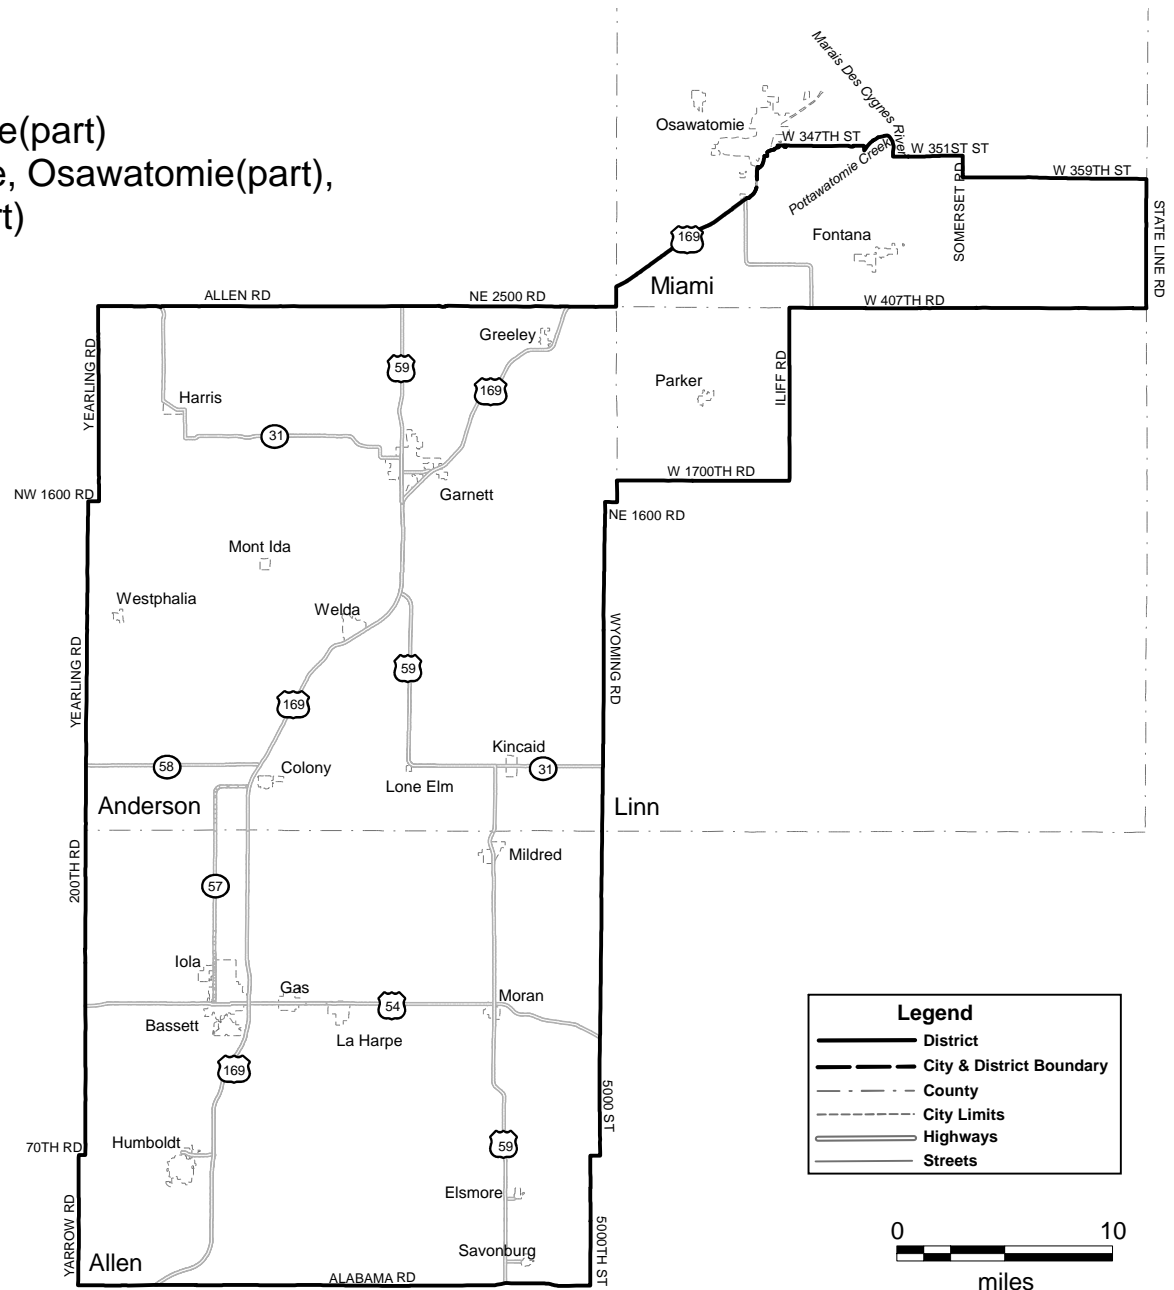

House District 9

Allen and Anderson Counties

Linn County: City: Parker

Township: Liberty

Miami County: Cities: Fontana and Osawatomie(part)

Townships: Miami(part), Mound(part), Osage, Osawatomie(part),
Sugar Creek(part) and Valley(part)

Legend

- District
- City & District Boundary
- County
- City Limits
- Highways
- Streets